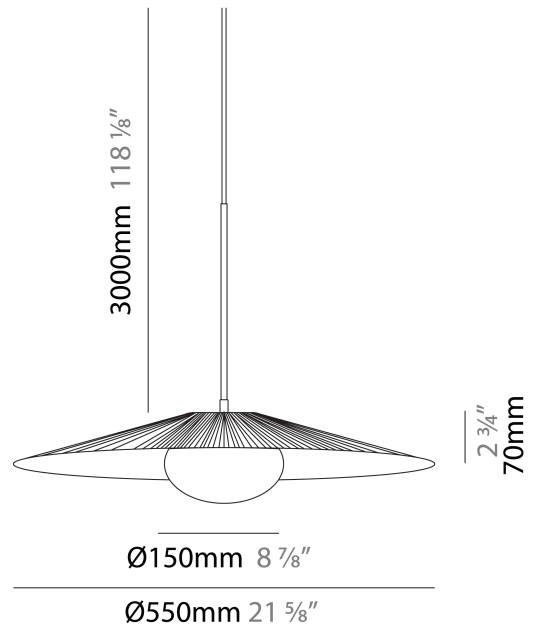

PROJECT	_____
TYPE	_____
SPECIFIER	_____
QUANTITY	_____
DATE	_____

ARCTIC CIRCLE SUSPENSION

D91234-

base number   Finish
Options

1. To build a product code in our configurator select the specify button on the base model # product page
2. To build a manual product code on this datasheet choose from the options listed below in blue font and add the suffix to the base model #

GENERAL

Series: Arctic Circle _____
Brand: Milan _____
Division: Design _____
Mounting Type: Suspension _____
Mounting Location: Ceiling _____
Subcategory: Pendant _____

PHYSICAL

Shape: Cone _____
Diameter (mm): 550 _____
Diameter (in): 21 ⁵/₈ _____
Height (mm): 393 _____
Height (in): 15 ¹/₂ _____
Max. Overall Height (mm): 3000 _____
Max. Overall Height (in): 118 ¹/₈ _____
Light Distribution: Direct _____
Diffuser: Opal Triplex acid-etched glass _____
Fixture Finish: TUG / CRE _____
Fixture Material: Ribbon / Aluminum _____
Cable Details: 3000mm / 118 1/8" Cable _____

ELECTRICAL

Number of Lamps: 1 _____
Lamp Type: LED Retrofit _____
Max. Wattage Per Lamp (W): 4.8 _____
Lamp Base: G9 _____
Input Voltage (V): 120 _____

LED

Lamp Life (hrs): 50000 _____

OPTICAL

RATINGS AND CERTIFICATIONS

Certified By: Certified for North American Standards _____
IP rating: IP20 _____