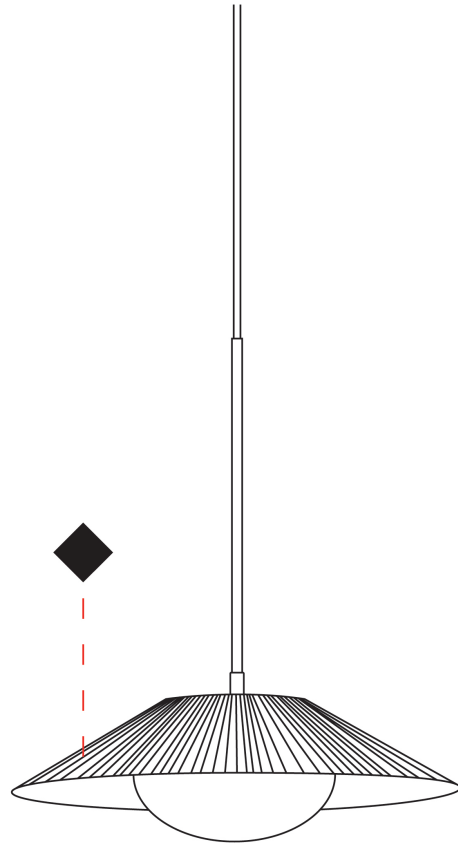

ARCTIC CIRCLE SUSPENSION

D91232-

PROJECT

TYPE

SPECIFIER

QUANTITY

DATE