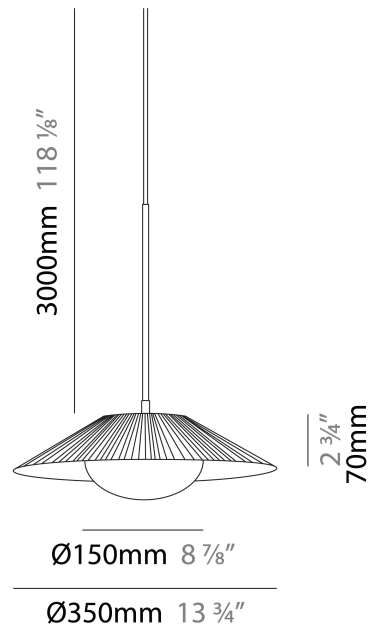

PROJECT	
TYPE	
SPECIFIER	
QUANTITY	
DATE	

ARCTIC CIRCLE SUSPENSION

D91232-

base number   Finish
Options

1. To build a product code in our configurator select the specify button on the base model # product page
2. To build a manual product code on this datasheet choose from the options listed below in blue font and add the suffix to the base model #

GENERAL

Series: Arctic Circle
Brand: Milan
Division: Design
Mounting Type: Suspension
Mounting Location: Ceiling
Subcategory: Pendant

PHYSICAL

Shape: Cone
Diameter (mm): 350
Diameter (in): 13 3/4
Height (mm): 393
Height (in): 15 1/2
Max. Overall Height (mm): 3000
Max. Overall Height (in): 118 1/8
Light Distribution: Direct
Diffuser: Opal Triplex acid-etched glass
Fixture Finish: TUG / CRE
Fixture Material: Ribbon / Aluminum
Cable Details: 3000mm / 118 1/8" Cable

ELECTRICAL

Number of Lamps: 1
Lamp Type: LED Retrofit
Bulb Included: Bulb Not Included
Max. Wattage Per Lamp (W): 4.8
Lamp Base: G9
Input Voltage (V): 120

LED

OPTICAL

RATINGS AND CERTIFICATIONS

Certified By: Certified for North American Standards
IP rating: IP20